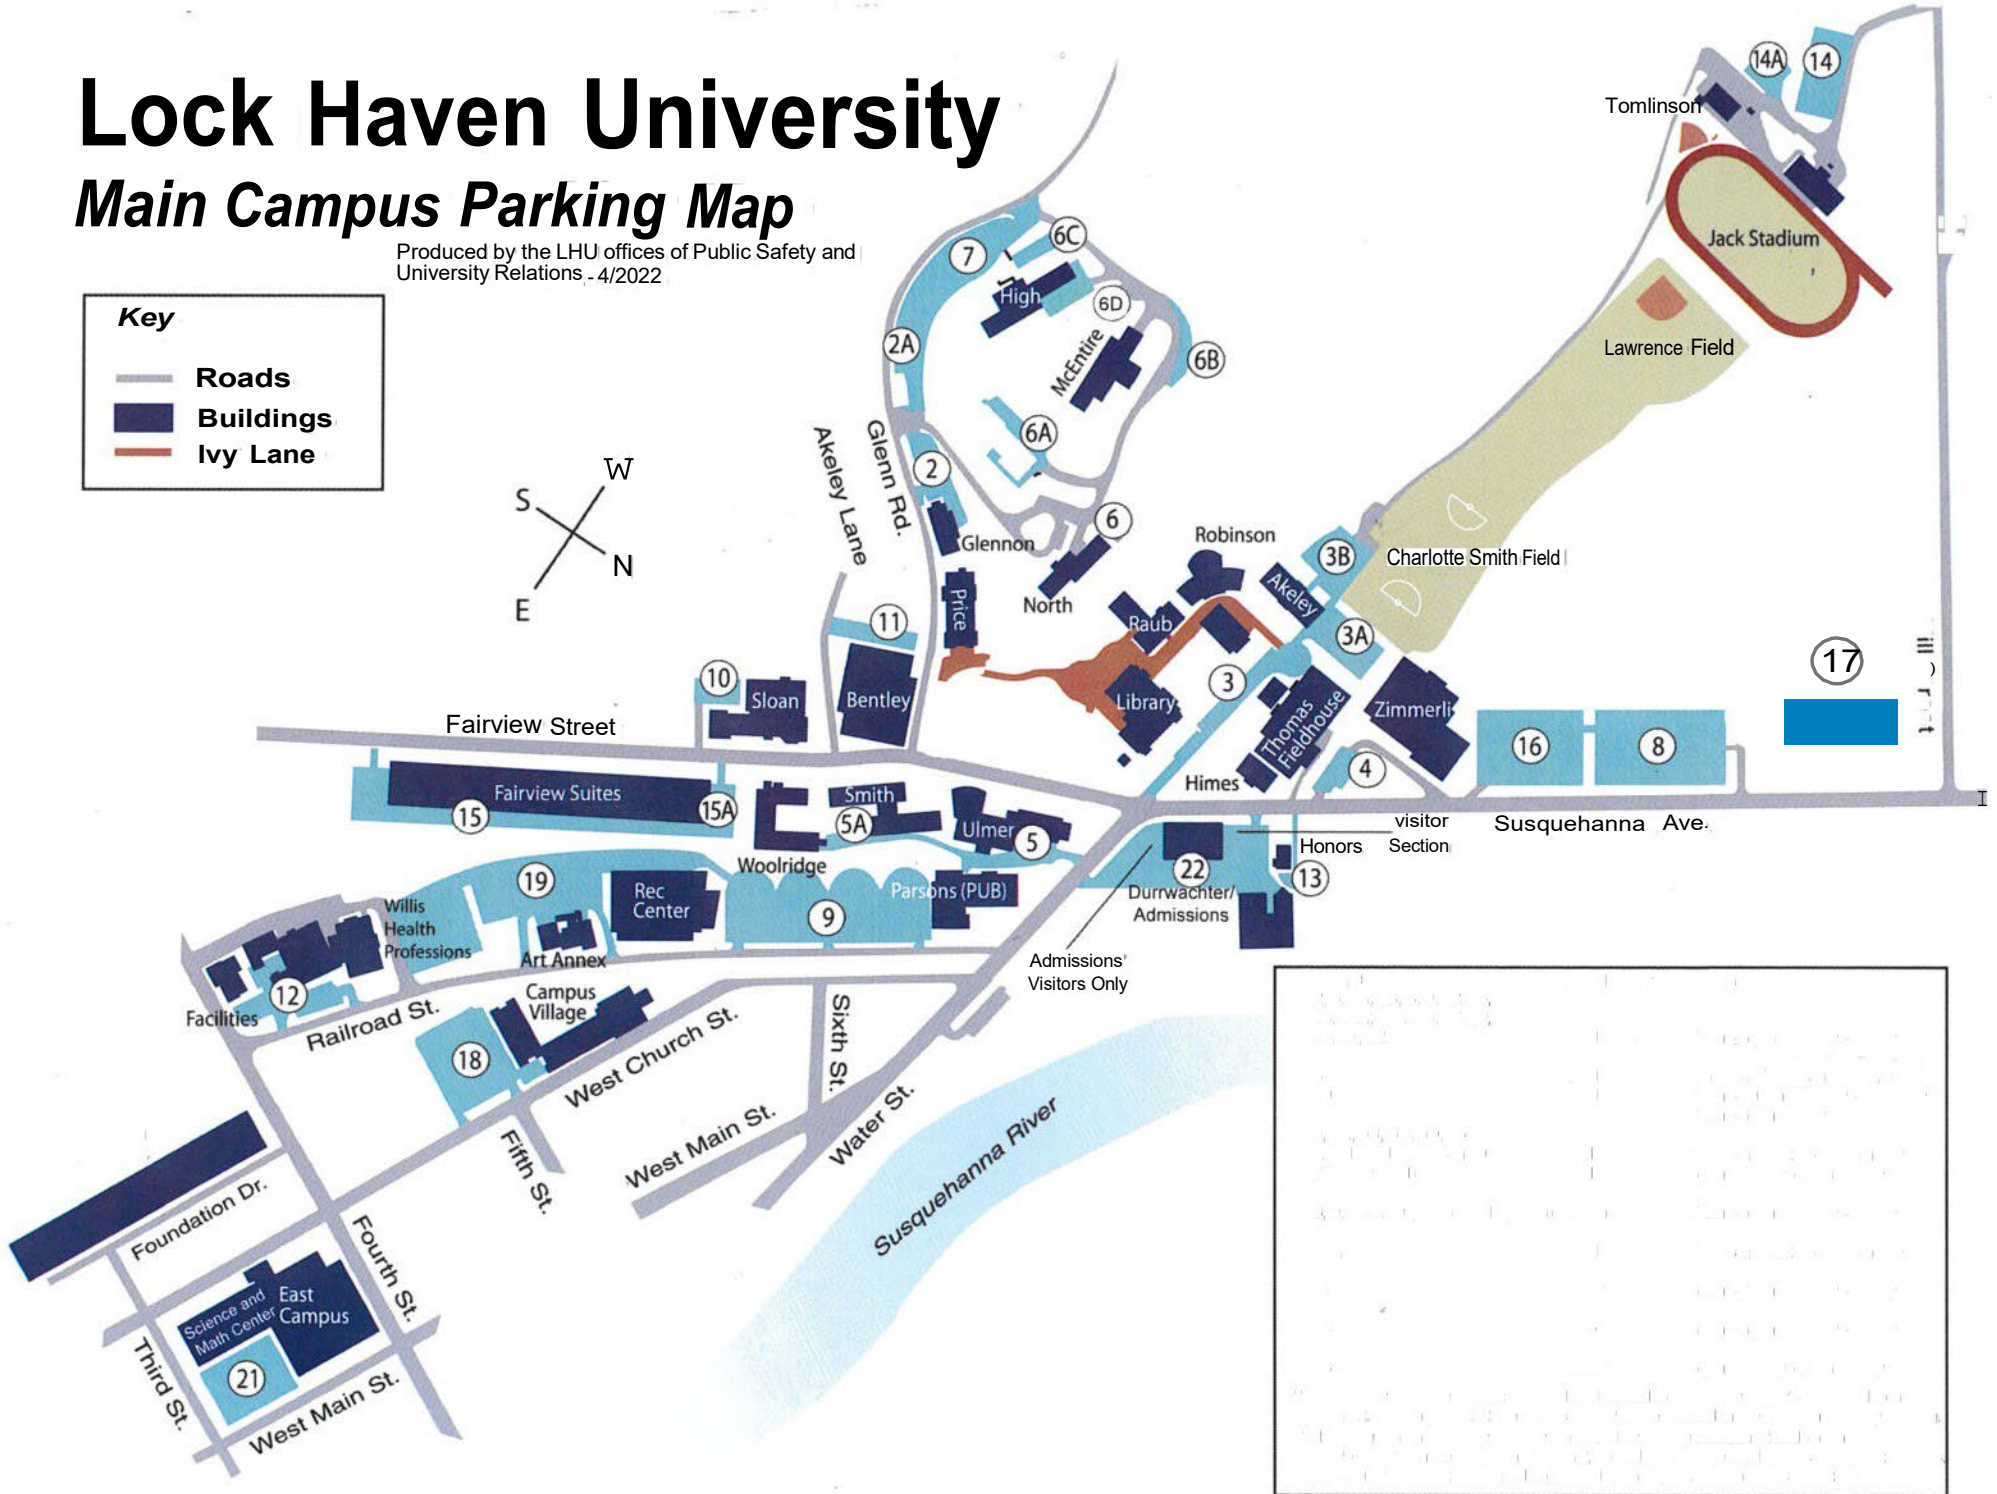

Lock Haven University

Main Campus Parking Map

Produced by the LHU offices of Public Safety and University Relations - 4/2022

Key

- Roads
- Buildings
- Ivy Lane